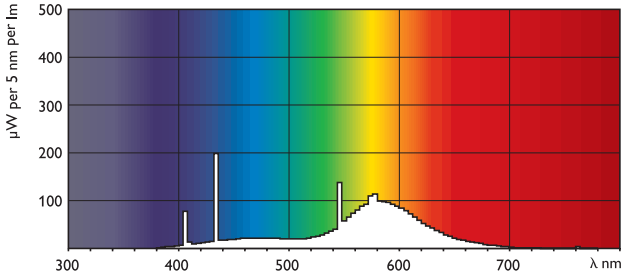

System

- Possibility for operation on low-voltage DC supply

Spectral power distribution

TL /29

TL /33

TL /35

TL /54

Lumen maintenance diagram