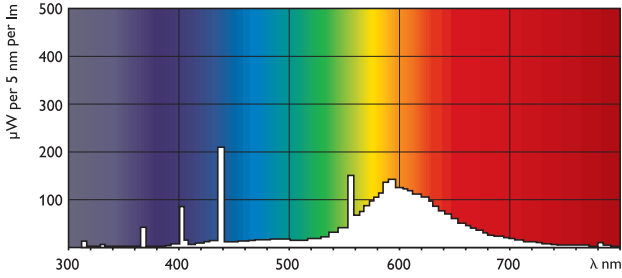

TL Miniature

TL Miniature

TL Mini Standard Colours

Product Description

- Low-pressure mercury discharge lamps with a tubular 16 mm envelope

Product Features

- 16 mm diameter tubes with moderate colour rendering

System

- Possibility for operation on low-voltage DC supply

Spectral power distribution

TL /29

TL /33

TL /35

TL /54

Lumen maintenance diagram