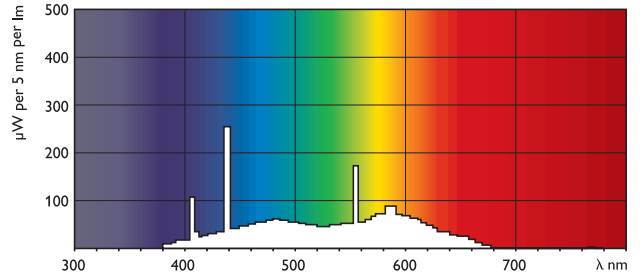

System

- Possibility for operation on low-voltage DC supply

Spectral power distribution

TL /29

TL /33

TL /35

TL /54

Lumen maintenance diagram