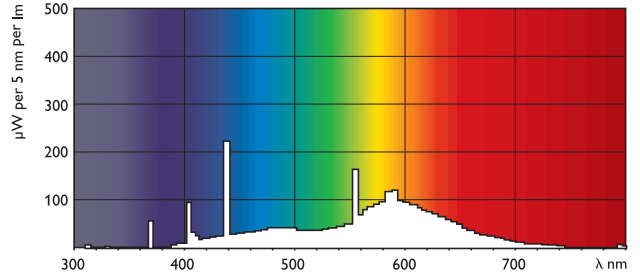

System

- Possibility for operation on low-voltage DC supply

Spectral power distribution

TL /29

TL /33

TL /35

TL /54

Lumen maintenance diagram