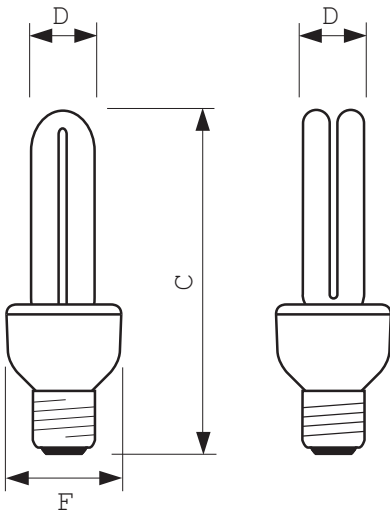

Genie ESaver 5W WW E27 220-240V 1PF

Product	C (Max)	D (Max)	F (Max)
Econ Genie 5W/827 E27 220-240V 50/60Hz	107.0	23.0	37.4