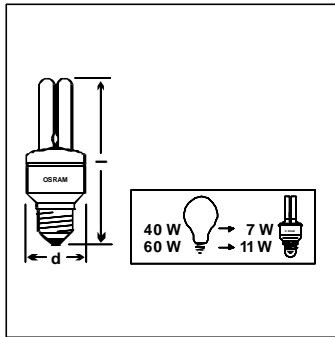

Compact fluorescent lamps with integrated control gear
OSRAM DULUX® EL Longlife E27

DULUX EL LL 7 W/41-827 E 27

Reference :	DULUX EL LL 7 W/41-827 E 27	Rated wattage [W] :	7
Supply voltage [V/Hz] :	220-240/50-60	Current Effective value [mA] :	70
Light colour :	LUMILUX INTERNA®	Colour rendering group [-] :	1 B
Luminous flux [lm] :	400	Diameter d [mm] :	45
Length l [mm] :	129±3	Weight [g] :	70
Base :	E27	Standard pack [pcs] :	10
EAN 40 50300 :	288819	ILCOS :	FBT-7/27/1B-220/240-E27

OSRAM DULUX® EL LONGLIFE lamps are super-compact premium-quality fluorescent lamps with electronic control gear and E27 bases.

- 12 year life (at around 3h/day)
- High luminous efficacy - up to 80% energy savings
- E27 base for direct replacement of GLS lamps
- Excellent colour rendering, excellent light distribution
- Universal burning position
- Low weight
- Flicker-free starting and flicker-free operation
- Reliable starting down to -30°C (5W down to -20°C)
- More light without temperature problems in GLS lamp luminaires
- 5W to 11W suitable for emergency lighting on 230V dc
- OSRAM DULUX® EL 15W and 20W are available in 120V versions (some of the technical data is different)