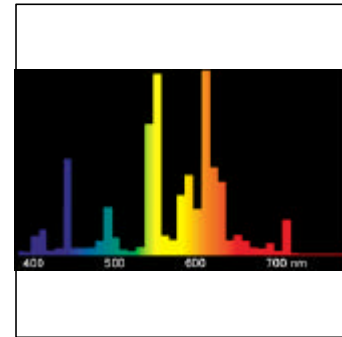

Compact fluorescent lamps with integrated control gear
OSRAM DULUX® EL Longlife E27

DULUX EL LL 7 W/41-827 E 27

Reference :	DULUX EL LL 7 W/41-827 E 27	Rated wattage [W] :	7
Supply voltage [V/Hz] :	220-240/50-60	Current Effective value [mA] :	70
Light colour :	LUMILUX INTERNA®	Colour rendering group [-] :	1 B
Luminous flux [lm] :	400	Diameter d [mm] :	45
Length l [mm] :	129±3	Weight [g] :	70
Base :	E27	Standard pack [pcs] :	10
EAN 40 50300 :	288819	ILCOS :	FBT-7/27/1B-220/240-E27

OSRAM DULUX® EL LONGLIFE lamps are super-compact premium-quality fluorescent lamps with electronic control gear and E27 bases.

- 12 year life (at around 3h/day)
- High luminous efficacy - up to 80% energy savings
- E27 base for direct replacement of GLS lamps
- Excellent colour rendering, excellent light distribution
- Universal burning position
- Low weight
- Flicker-free starting and flicker-free operation
- Reliable starting down to -30°C (5W down to -20°C)
- More light without temperature problems in GLS lamp luminaires
- 5W to 11W suitable for emergency lighting on 230V dc
- OSRAM DULUX® EL 15W and 20W are available in 120V versions (some of the technical data is different)