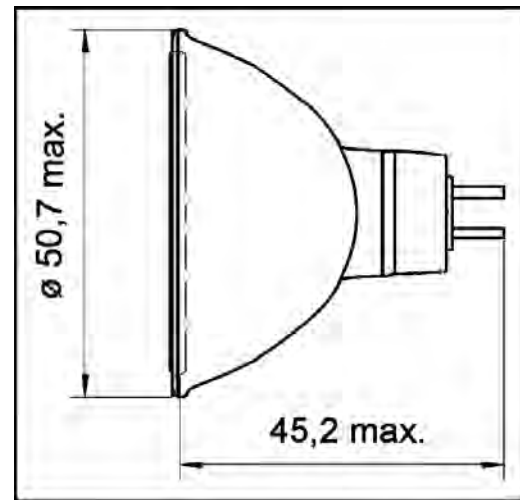

### Technical data:

Lamp wattage (nominal value):	20 W
Lamp voltage:	12 V
Beam angle:	36°
Luminous intensity:	510 cd
Colour temperature:	2900 K
Chromaticity coordinate x:	0.444
Chromaticity coordinate y:	0.406
Colour rendering:	100
Average life (nominal value):	3500 h
Diameter:	50,7 mm
Length L:	45,2 mm max.
Reflectorcolor:	black
Reflectorcoating:	aluminised
Filament:	c-8
Base:	GU5.3
Reliable burning position:	u360
Packing unit (pcs.):	50
For open fixtures:	Yes
Closed:	Yes
Dimmable:	Yes
UV-P:	Yes
ANSI code:	BAB/CG
ILCOS:	HAGS/C/black-20-12-GU5.3-51/36

### Application:

Application in design-oriented areas, e.g.:

- Offices and business premises
- Restaurants
- Museums and galleries
- Shop windows
- Showcases
- Private areas

Ø [m]	H [m]	E [lx]
0,65	1	510
1,30	2	128
1,95	3	57
2,60	4	32