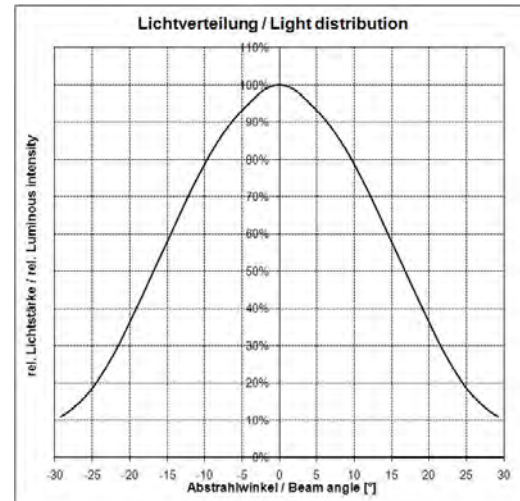

Technical data:

Lamp wattage (nominal value):	20 W
Lamp voltage:	12 V
Beam angle:	36°
Luminous intensity:	510 cd
Colour temperature:	2900 K
Chromaticity coordinate x:	0.444
Chromaticity coordinate y:	0.406
Colour rendering:	100
Average life (nominal value):	3500 h
Diameter:	50,7 mm
Length L:	45,2 mm max.
Reflectorcolor:	black
Reflectorcoating:	aluminised
Filament:	c-8
Base:	GU5.3
Reliable burning position:	u360
Packing unit (pcs.):	50
For open fixtures:	Yes
Closed:	Yes
Dimmable:	Yes
UV-P:	Yes
ANSI code:	BAB/CG
ILCOS:	HAGS/C/black-20-12-GU5.3-51/36

Advantages:

- Coloured accents due to decorative coating
- Reflector with aluminium coating
- reduced heat radiation to the rear of the lamp
- No stray light to the rear
- Superline designer reflector
- Integrated, flush fitting cover lens
- Dimmable
- UV protection (UV-P)

Application:

Application in design-oriented areas, e.g.:

- Offices and business premises
- Restaurants
- Museums and galleries
- Shop windows
- Showcases
- Private areas

Ø [m]	H [m]	E [lx]
0,65	1	510
1,30	2	128
1,95	3	57
2,60	4	32

Within the scope of the corresponding standards, variations of the declared values and tolerances might occur without prior notice.