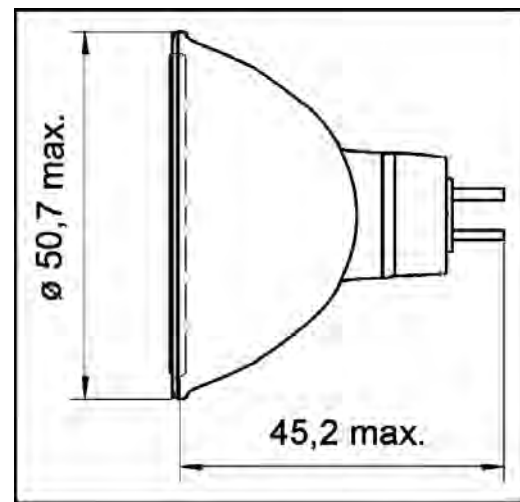

### Technical data:

Lamp wattage (nominal value):	20 W
Lamp voltage:	12 V
Beam angle:	36°
Luminous intensity:	510 cd
Colour temperature:	2900 K
Chromaticity coordinate x:	0.444
Chromaticity coordinate y:	0.406
Colour rendering:	100
Average life (nominal value):	3500 h
Diameter:	50,7 mm
Length L:	45,2 mm max.
Reflectorcolor:	black
Reflectorcoating:	aluminised
Filament:	c-8
Base:	GU5.3
Reliable burning position:	u360
Packing unit (pcs.):	50
For open fixtures:	Yes
Closed:	Yes
Dimmable:	Yes
UV-P:	Yes
ANSI code:	BAB/CG
ILCOS:	HAGS/C/black-20-12-GU5.3-51/36

### Application:

Application in design-oriented areas, e.g.:

- Offices and business premises
- Restaurants
- Museums and galleries
- Shop windows
- Showcases
- Private areas

Ø [m]	H [m]	E [lx]
0,65	1	510
1,30	2	128
1,95	3	57
2,60	4	32